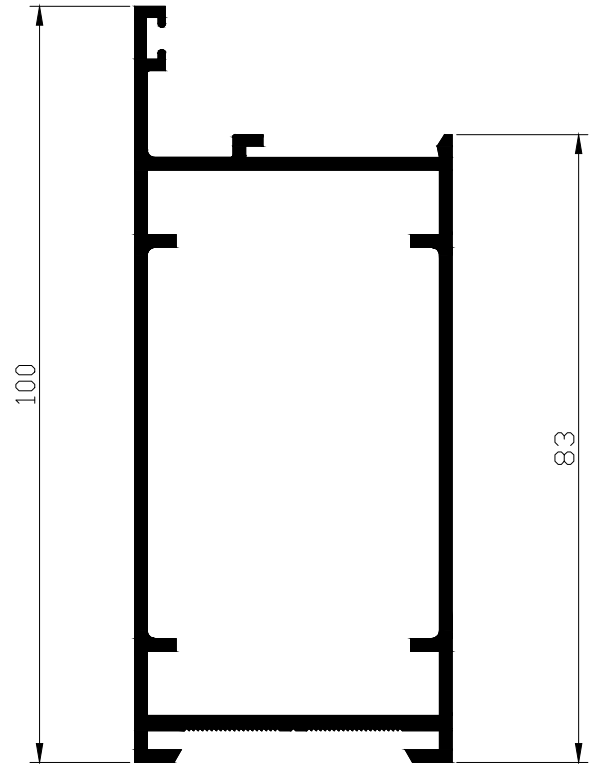

P-268 (42-032)
1,452kg/m