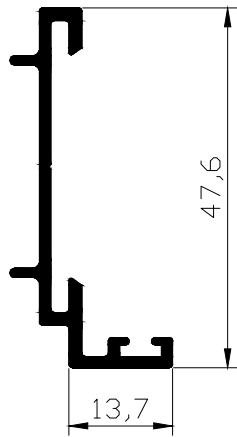

CATÁLOGO TÉCNICO

-PERFIS EM ALUMÍNIO-
LINHA 42

The logo for ASAP features the letters 'A', 'S', 'A', and 'P' in a bold, grey, sans-serif font. The two 'A's are stylized, each containing a green triangle pointing upwards. The 'S' is positioned between the two 'A's, and the 'P' is to the right of the second 'A'.

ASAP

— SOLUÇÕES EM ALUMÍNIO —

Código ASAP	Outro Código	Peso (kg/m)	Página
BG-037		0,207	4
L-521	42-014	0,350	3
P-268	42-032	1,452	3
P-279	42-007	1,209	3
P-280	42-012	0,855	3
PR-42.001		1,946	4
PR-42.002		1,510	4
Y-181		0,580	4

L-521 (42-014)
0,350kg/m

P-268 (42-032)
1,452kg/m

P-279 (42-007)
1,209kg/m

P-280 (42-012)
0,855kg/m

PR-42.001
1,946kg/m

PR-42.002
1,510kg/m

BG-037
0,207kg/m

Y-181
0,580kg/m