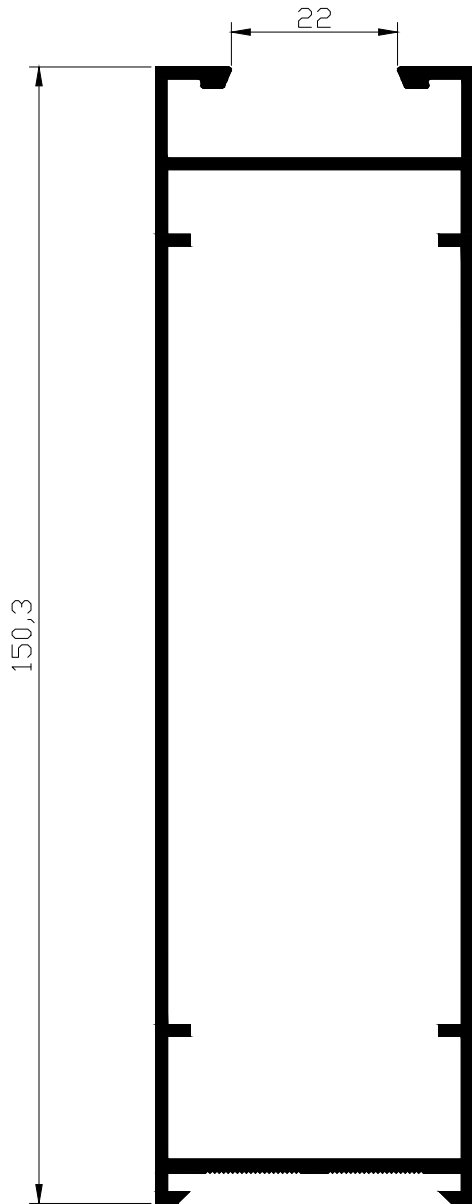

CATÁLOGO TÉCNICO

-PERFIS EM ALUMÍNIO-
LINHA 42

The logo for ASAP features the letters 'A', 'S', 'A', and 'P' in a bold, grey, sans-serif font. The two 'A's are stylized, each containing a green triangle pointing upwards. The 'S' is positioned between the two 'A's, and the 'P' is to the right of the second 'A'.

ASAP

— SOLUÇÕES EM ALUMÍNIO —

Código ASAP	Outro Código	Peso (kg/m)	Página
BG-037		0,207	4
L-521	42-014	0,350	3
P-268	42-032	1,452	3
P-279	42-007	1,209	3
P-280	42-012	0,855	3
PR-42.001		1,946	4
PR-42.002		1,510	4
Y-181		0,580	4

L-521 (42-014)
0,350kg/m

P-268 (42-032)
1,452kg/m

P-279 (42-007)
1,209kg/m

P-280 (42-012)
0,855kg/m

PR-42.001
1,946kg/m

PR-42.002
1,510kg/m

BG-037
0,207kg/m

Y-181
0,580kg/m